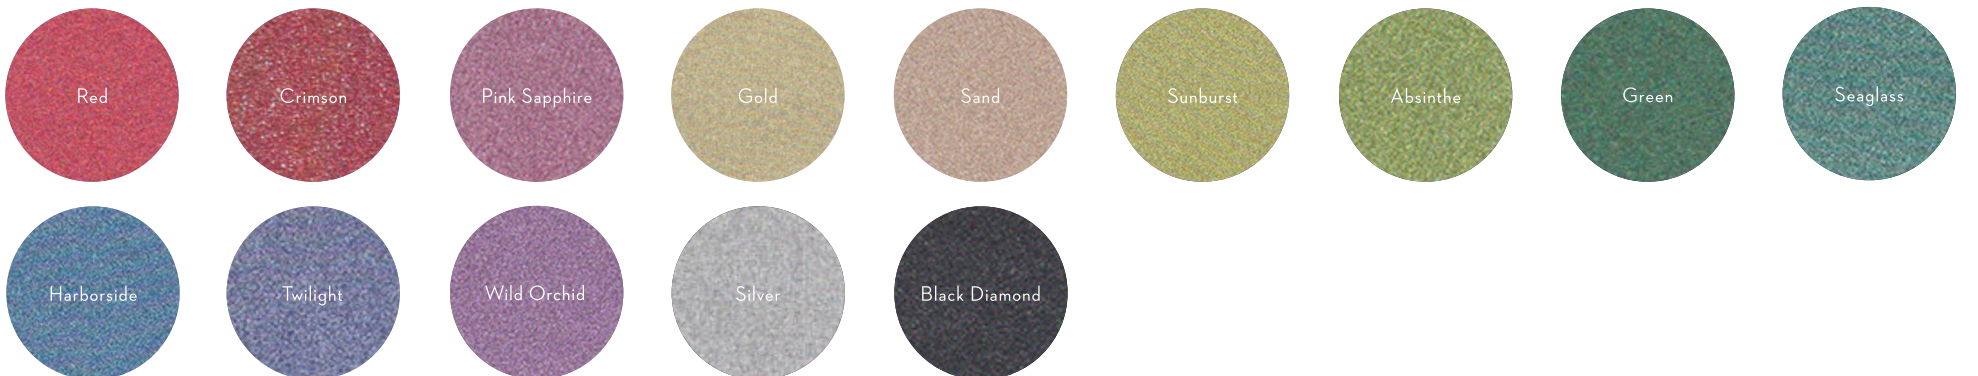

AC EMBELLISHMENT COLOR CHART

Envelopes, mats, + belly bands are available in all colors! Colors allowed for digital guest address printing are **asterisked.** ** Pocket colors available are box outlined.

GLITTER COLORS AVAILABLE ONLY FOR MATS & BELLY BANDS

T= Texture M= Metallic W=Woodgrain