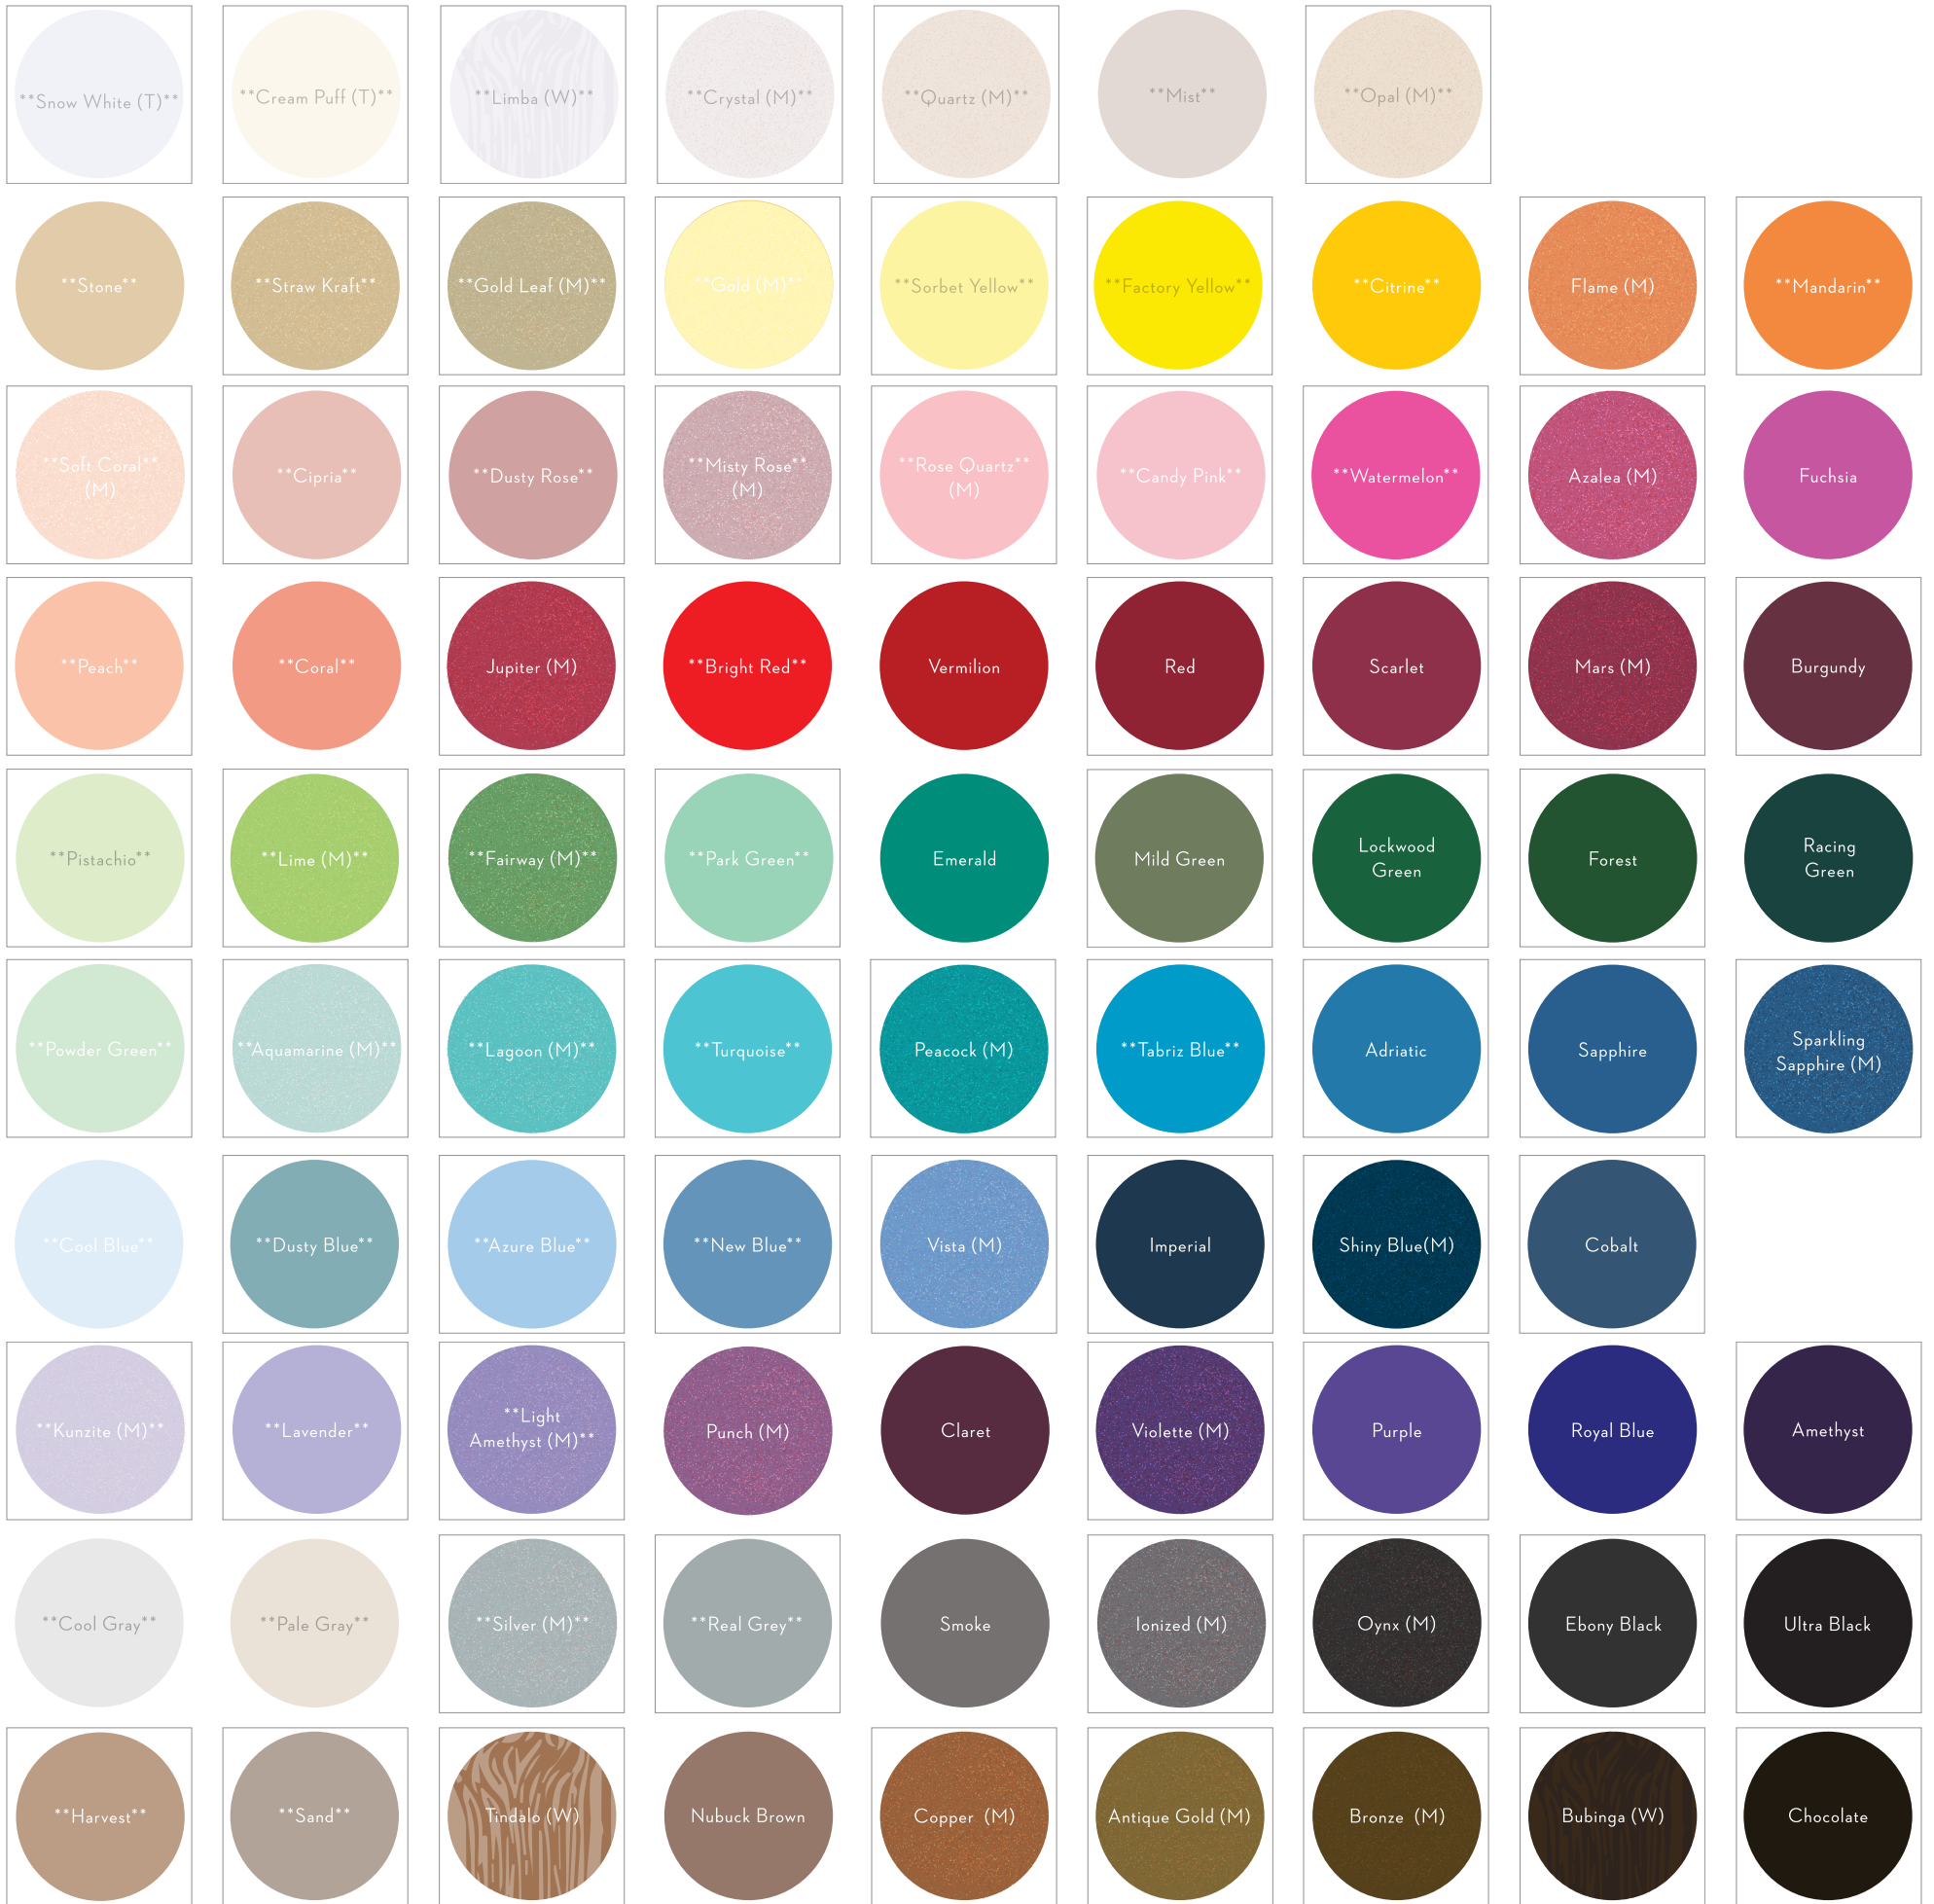

AC EMBELLISHMENT COLOR CHART

Envelopes, mats, + belly bands are available in all colors! Colors allowed for digital guest address printing are **asterisked.** ** Pocket colors available are box outlined.

GLITTER COLORS AVAILABLE ONLY FOR MATS & BELLY BANDS

T= Texture M= Metallic W=Woodgrain